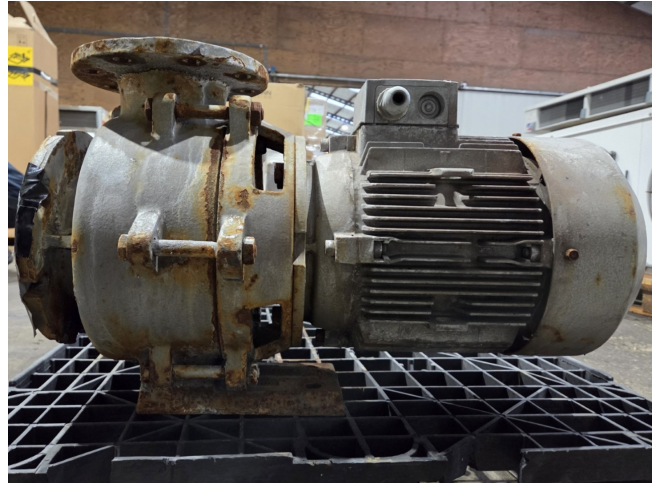

Edur Baltimore

Specifications

Марка	Edur
тип	Baltimore
Stock	1

Description

Used Edur Baltimore

Used Edur Baltimore water pump with a electric motor. Dimensions: 630x320x390 mm (LxWxH).